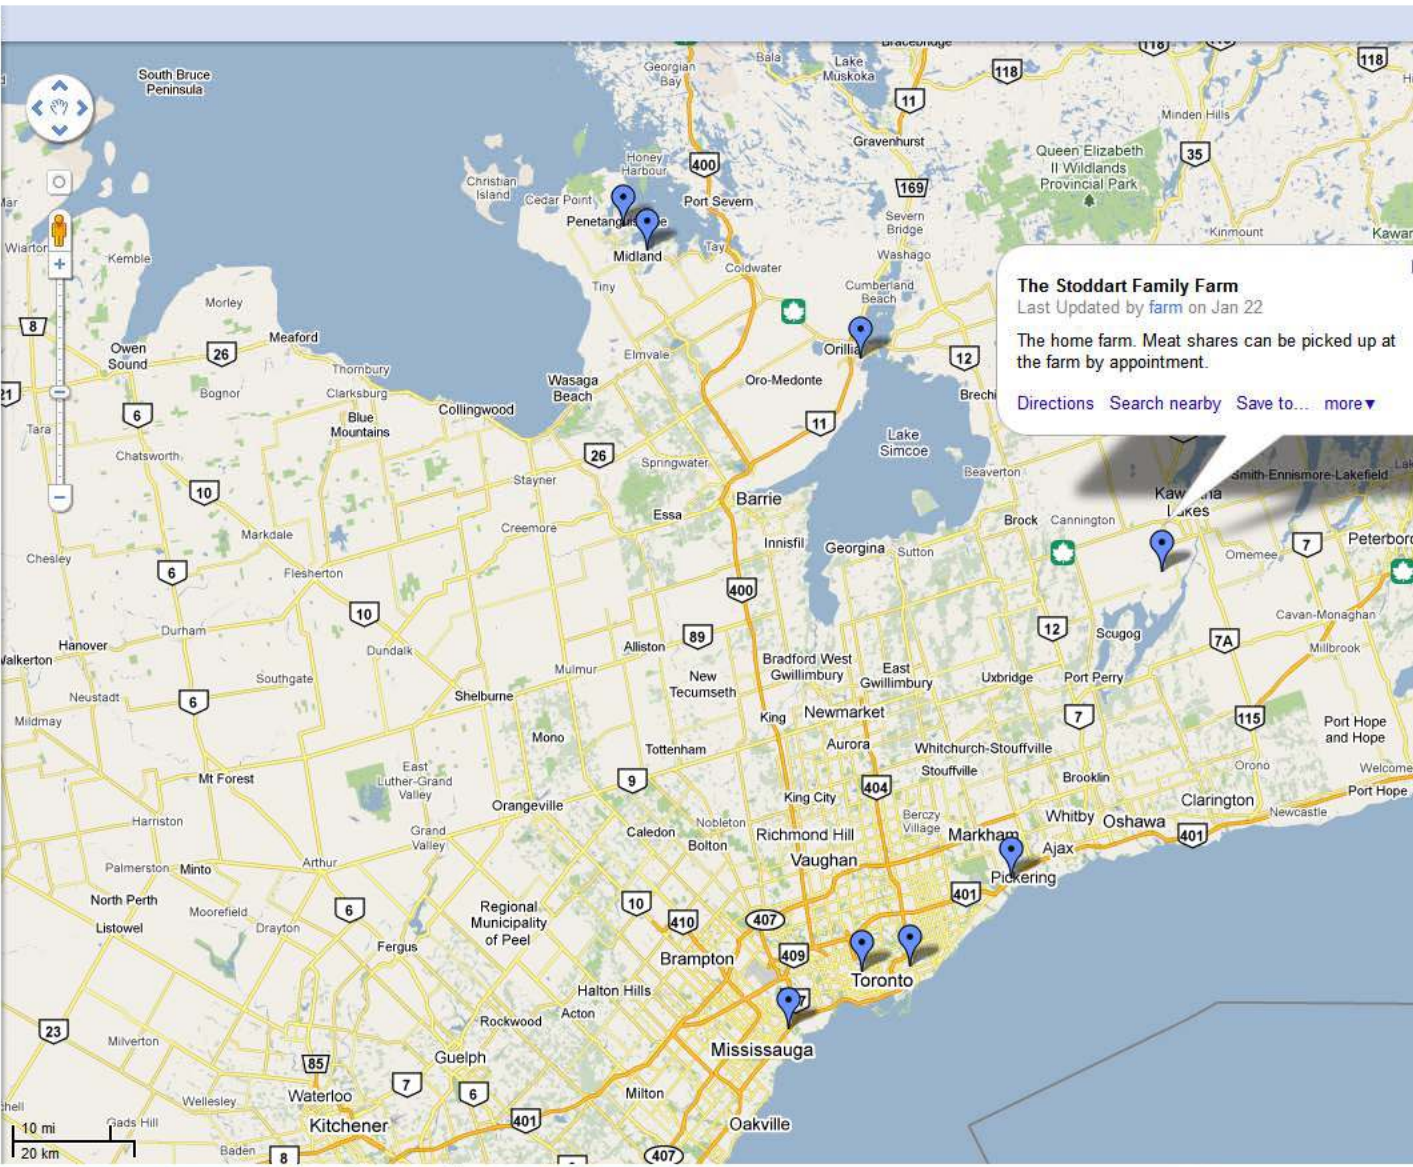

Search Maps [input field] Show search options

Get Directions My Maps

Collaborate [Edit button]

Stoddart Family Farm CSA Drop Locations
 A map of all of the Stoddart Family Farm's current Meat CSA Drop Locations
 191 views - Unlisted
 Created on Jan 22 - Updated 3 hours ago
 By farm
 Rate this map - Write a comment

-  [The Stoddart Family Farm](#)
The home farm. Meat shares can be picked up at the farm by appointment.
-  [CrossFit Orillia](#)
7 Progress Dr., Orillia. The gym is a drop point.
-  [Driven Athletics](#)
-  [Raw Crossfit](#)
-  [QEW & Dixie Drop](#)
-  [Wychwood Barns Drop](#)
-  [Pickering Drop](#)
Meet us in the parking lot behind the carwash. We drive a gold Honda Odyssey minivan.
-  [East End Drop](#)
452 Milverton Blvd Toronto, ON M4C 3J8, Canada

csafarms.ca/Stoddart%20Family%20Farm%20CSA.htm - Cached - Similar

[The Stoddart Family Farm](#) ☆ 🔍

Find The **Stoddart Family Farm**, view contact details and driving directions. The **Stoddart Family Farm** is located in Little Britain, ON. The Stoddart Family ...