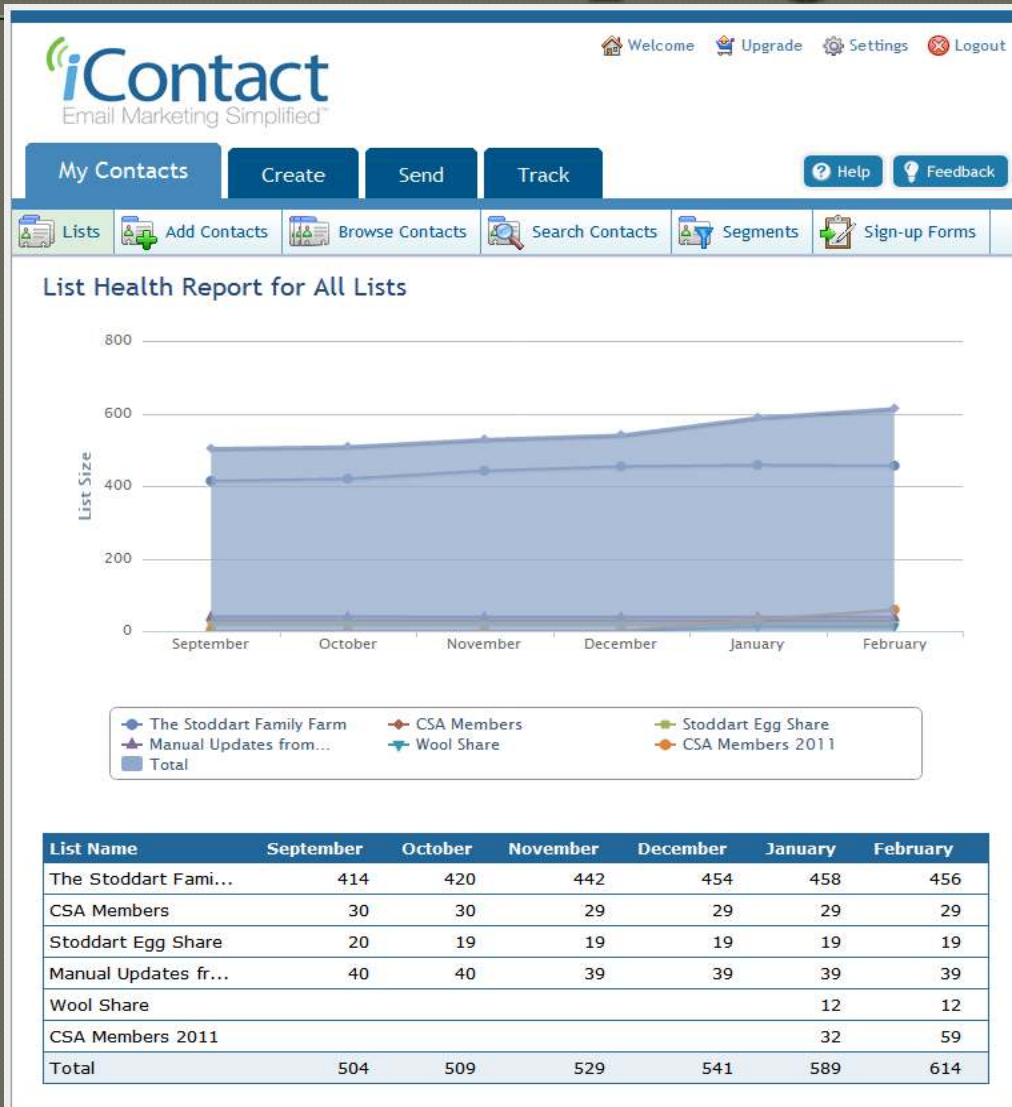

www.thestar.com/.../766515-grits-do-well-at-hank-s-and-wine-bar - Cached - Similar

Customers

Keeping Customers

Wool Share

- ⦿ Priced it as the straight cost of skeins plus mailing
- ⦿ Figured out how to mail a skein in a business envelope anywhere in Canada for \$2
- ⦿ Did FaceBook ad campaign in pre-Christmas period